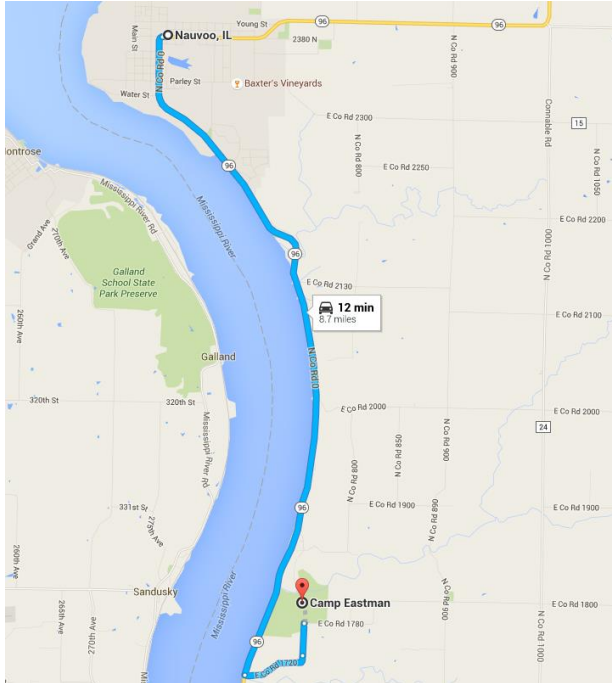

Directions to Camp Eastman

FROM NAUVOO

Take IL-96 South towards Keokuk/Hamilton

Turn Left onto E County Rd 1720

Look for signs to Camp Eastman

FROM QUINCY

Take US-24 E/N 4th St to IL-110 E/IL-336 N in Ellington Township.

Continue on IL-96 N through Hamilton, IL along the River Road

Turn Right onto E County Rd 1720

Look for signs to Camp Eastman