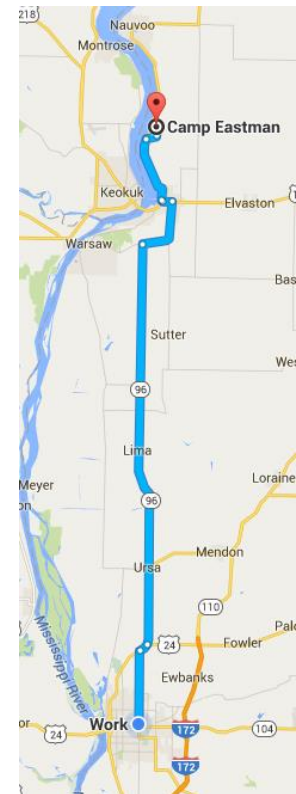

Directions to Camp Eastman

FROM NAUVOO

Take IL-96 South towards Keokuk/Hamilton

Turn Left onto E County Rd 1720

Look for signs to Camp Eastman

FROM QUINCY

Take US-24 E/N 4th St to IL-110 E/IL-336 N in Ellington Township.

Continue on IL-96 N through Hamilton, IL along the River Road

Turn Right onto E County Rd 1720

Look for signs to Camp Eastman