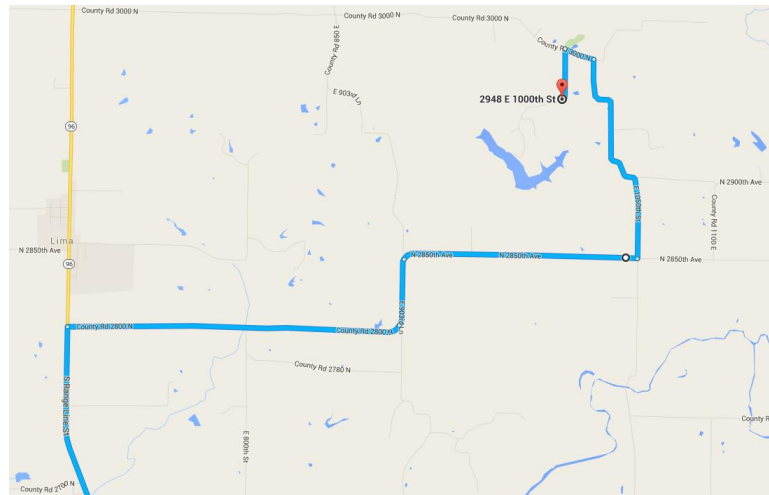

# Directions to Saukenauk Scout Reservation

## FROM NAUVOO

Take E Co Rd 1720 to IL-96 S/N Co Rd 0  
Head southwest on E Co Rd 1780 toward N  
Co Rd 750

E Co Rd 1780 turns left and becomes N Co  
Rd 750

Continue onto E Co Rd 1720

Continue on IL-96 S to Mendon

Turn left onto N State St.

Look for signs to Saukenauk Scout  
Reservation

## FROM QUINCY

Take US-24 E/N 4th St to IL-110 E/IL-336 N in  
Ellington Township.

Take the IL-336 N exit from US-24 W

Continue on IL-110 E/IL-336 N. Drive to N State St in  
Mendon

Turn left on Route 61

Turn right on State Street